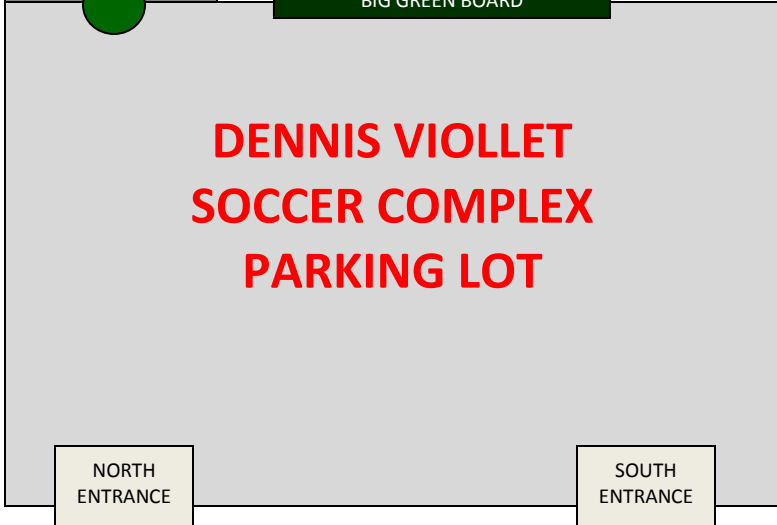

CLAY COUNTY SOCCER CLUB – PRACTICE FIELD MAP
4387 LAKESHORE DRIVE, FLEMING ISLAND, FL 32003

(← TO BOAT DOCK)

LAKESHORE DRIVE

(TO F.I. ELEMENTARY SCHOOL & CR220 →)